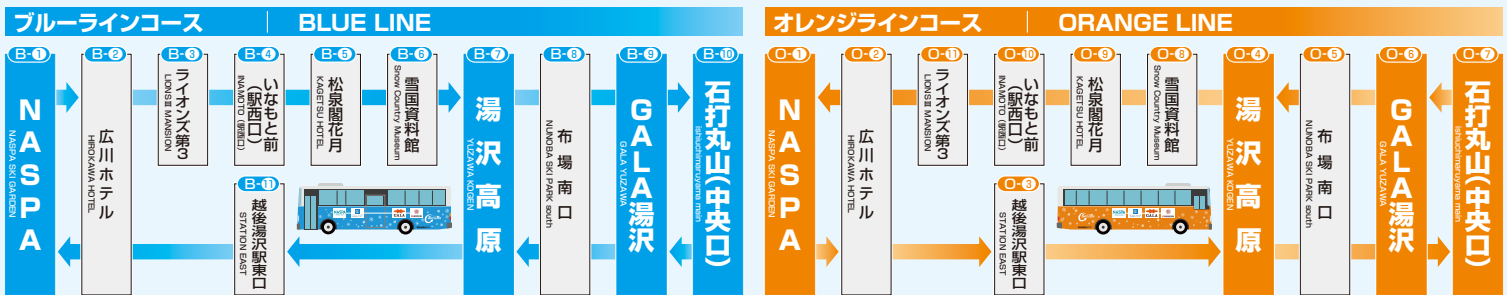

無料 シャトルバス時刻表

"Hop-on, Hop-off" Free shuttle bus schedule

2021年2月8日(月)~2021年3月21日(日) 8 Feb 21' - 21 Mar 21'

今シーズンの需要状況を考慮し、シャトルバスの運行本数の減便及び運行期間を短縮させていただきます。ご利用のお客さまにはご迷惑をおかけいたしますが、何卒ご理解くださいようお願いいたします。

運行期間 2020年12月18日(金)~2021年3月28日(日) → 2020年12月18日(金)~2021年3月21日(日)
運行本数 ブルーライン:17便 → 12便(5便運休) / オレンジライン:17便 → 12便(5便運休)

Table for Blue Line Course (ブルーラインコース) showing departure times from NASPA to Yuzawa Kogen and back. Includes columns for destination and time slots from 8:00 to 18:15. Marked with '運' (operating) and '休' (closed).

Table for Orange Line Course (オレンジラインコース) showing departure times from NASPA to Gala Yuzawa and back. Includes columns for destination and time slots from 8:15 to 18:30. Marked with '運' (operating) and '休' (closed).

Table for Purple Line Course (パープルラインコース) showing departure times from NASPA to Gala Yuzawa via Ishiuchi Maruyama and back. Includes columns for destination and time slots from 9:00 to 17:05. Marked with '運' (operating) and '休' (closed).

インフォメーション Information

ご注意 Pleasenote

新型コロナウイルス対策実施中

(お客様へのお願い)

(バス側の取り組み)

Infographic with icons and text detailing COVID-19 countermeasures: wearing masks (マスク), checking body temperature (体調の確認), controlling conversations (会話を控える), car ventilation (車内換気), and on-board air purifiers (オゾン発生装置).