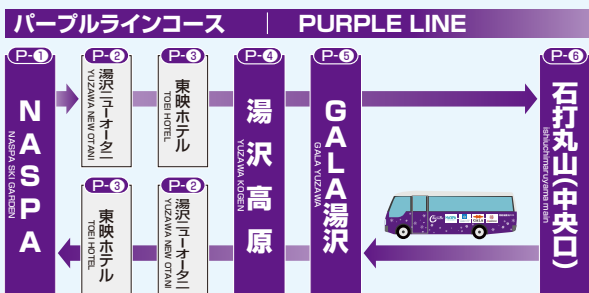

無料 シャトルバス時刻表

"Hop-on, Hop-off" Free shuttle bus schedule

2021年2月8日(月)~2021年3月21日(日) 8 Feb 21' - 21 Mar 21'

今シーズンの需要状況を考慮し、シャトルバスの運行本数の減便及び運行期間を短縮させていただきます。ご利用のお客さまにはご迷惑をおかけいたしますが、何卒ご理解くださいようお願いいたします。

運行期間 2020年12月18日(金)~2021年3月28日(日) → 2020年12月18日(金)~2021年3月21日(日)
運行本数 ブルーライン:17便 → 12便(5便運休) / オレンジライン:17便 → 12便(5便運休)

Table for Blue Line Course (ブルーラインコース) showing departure times from NASPA to Yuzawa Kogen and back. Includes columns for destination and time slots from 8:00 to 18:15. Marked with '運' (operating) and '休' (closed).

Table for Orange Line Course (オレンジラインコース) showing departure times from NASPA to Gala Yuzawa and back. Includes columns for destination and time slots from 8:15 to 18:30. Marked with '運' (operating) and '休' (closed).

Table for Purple Line Course (パープルラインコース) showing departure times from NASPA to Gala Yuzawa via Ishiuchi Maruyama and back. Includes columns for destination and time slots from 9:00 to 17:05. Marked with '運' (operating) and '休' (closed).

インフォメーション Information

ご注意 Pleasenote

新型コロナウイルス対策実施中

(お客様へのお願い)

(バス側の取り組み)

Infographic with icons and text detailing COVID-19 countermeasures: wearing masks (マスク), checking body temperature (体調の確認), controlling conversations (会話を控える), car ventilation (車内換気), and on-board air purifiers (オゾン発生装置).