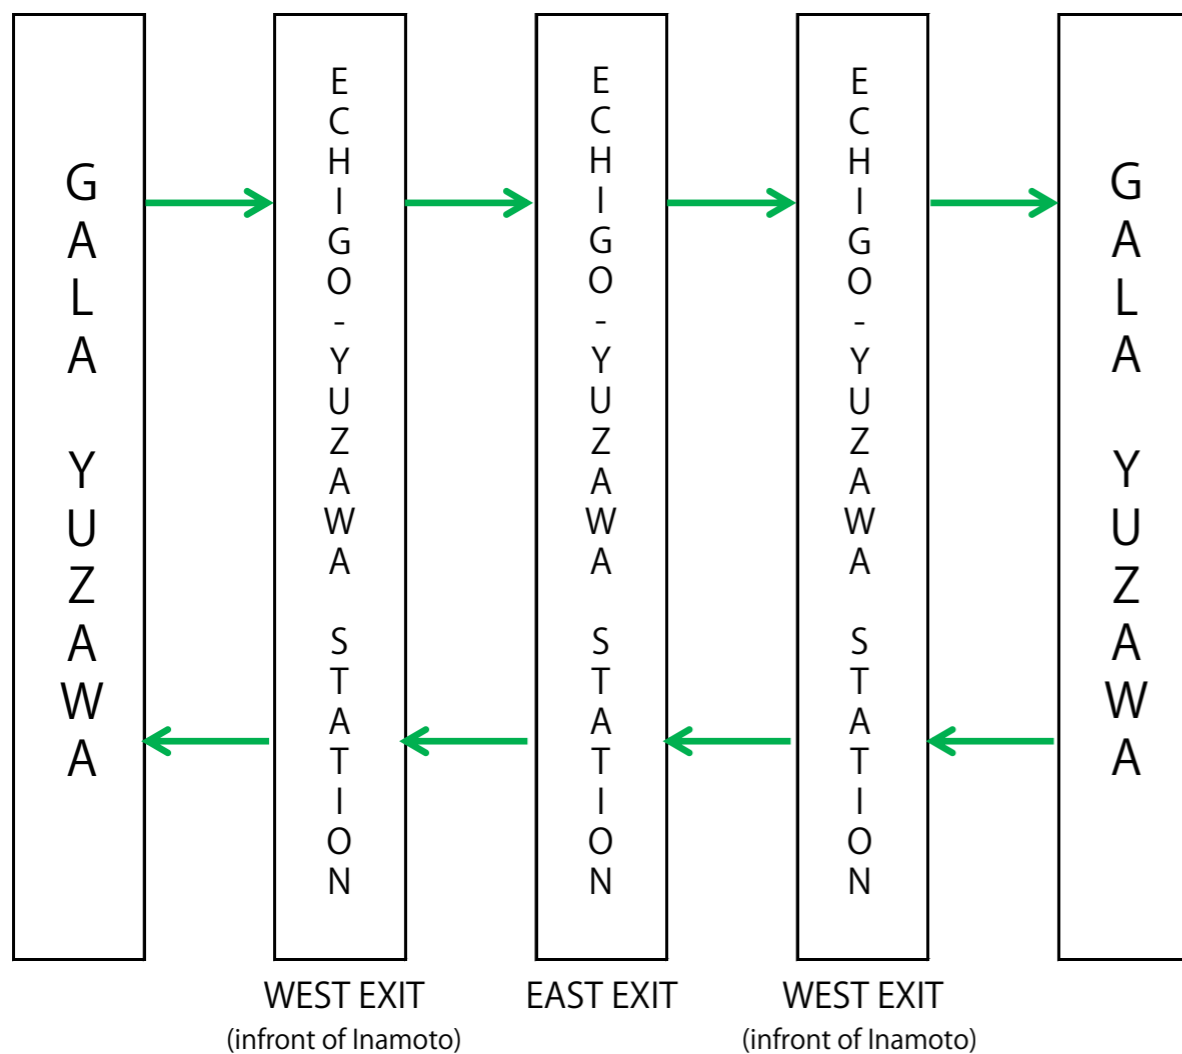

GALA YUZAWA SNOW RESORT

BUS TIME SCHEDULE

【Service Period 3/27~5/7】 Echigo-Yuzawa Station ⇄ GALA Yuzawa

※No service on suspended/close day

	※1st	2nd	3rd	4th	5th	6th	7th	8th	9th
GALA YUZAWA	—	—	8:50	9:20	9:50	10:20	10:50	11:20	12:20
Echigo-Yuzawa Station West Exit (in front of Inamoto)	—	—	—	—	—	—	—	—	12:25
Echigo-Yuzawa Station East Exit	7:40	8:30	9:00	9:30	10:00	10:30	11:00	11:30	12:30
Echigo-Yuzawa Station West Exit (in front of Inamoto)	7:45	8:35	9:05	9:35	10:05	10:35	11:05	11:35	12:35
GALA YUZAWA	7:50	8:40	9:10	9:40	10:10	10:40	11:10	11:40	12:40

	10th	11th	12th	13th	14th	15th	16th	17th	※18th
GALA YUZAWA	13:20	14:20	14:50	15:20	15:50	16:20	16:50	17:20	17:50
Echigo-Yuzawa Station West Exit (in front of Inamoto)	13:25	14:25	14:55	15:25	15:55	16:25	16:55	17:25	17:55
Echigo-Yuzawa Station East Exit	13:30	14:30	15:00	15:30	16:00	16:30	17:00	17:30	18:00
Echigo-Yuzawa Station West Exit (in front of Inamoto)	13:35	14:35	—	—	—	—	—	—	—
GALA YUZAWA	13:40	14:40	15:10	15:40	16:10	16:40	17:10	17:40	—

※1st Bus from Echigo-Yuzawa station at 7:40 operates only on Saturday, Sunday and public holidays.

※18th Bus (17:50 from GALA) will not operate if there is no one boarding from GALA.
(operates only on weekends & public holidays)