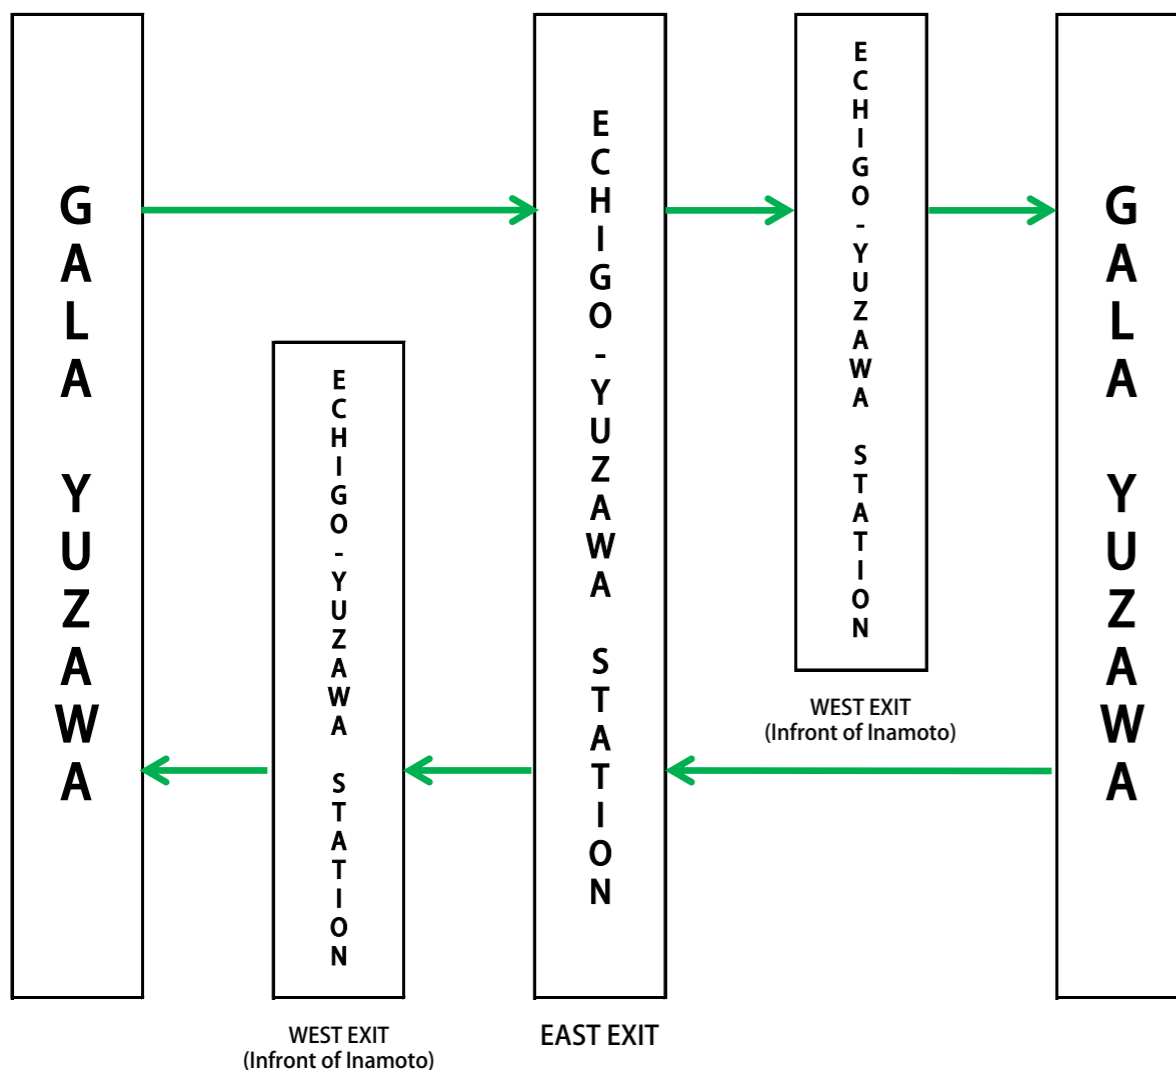

# GALA YUZAWA SNOW RESORT

## BUS TIME SCHEDULE

【Service Period 12/16~12/21】 Echigo-Yuzawa Station ⇔ GALA Yuzawa Station

※No service on suspended/close day

	1st	2nd	3rd	4th	5th	6th	7th	8th	9th
GALA YUZAWA	—	—	8:50	9:20	9:50	10:20	10:50	11:20	12:20
Echigo-Yuzawa Station West Exit (infront of Inamoto)	—	—	—	—	—	—	—	—	—
<b>Echigo-Yuzawa Station East Exit</b>	<b>7:40</b>	<b>8:30</b>	<b>9:00</b>	<b>9:30</b>	<b>10:00</b>	<b>10:30</b>	<b>11:00</b>	<b>11:30</b>	<b>12:30</b>
Echigo-Yuzawa Station West Exit (infront of Inamoto)	7:45	8:35	9:05	9:35	10:05	10:35	11:05	11:35	12:35
GALA YUZAWA	7:50	8:40	9:10	9:40	10:10	10:40	11:10	11:40	12:40

	10th	11th	12th	13th	14th	15th	16th	17th	※18th
GALA YUZAWA	13:20	14:20	14:50	15:20	15:50	16:20	16:50	17:20	17:50
Echigo-Yuzawa Station West Exit (infront of Inamoto)	—	—	—	—	—	—	—	—	—
<b>Echigo-Yuzawa Station East Exit</b>	<b>13:30</b>	<b>14:30</b>	<b>15:00</b>	<b>15:30</b>	<b>16:00</b>	<b>16:30</b>	<b>17:00</b>	<b>17:30</b>	<b>18:00</b>
Echigo-Yuzawa Station West Exit (infront of Inamoto)	13:35	14:35	15:05	15:35	16:05	16:35	17:05	17:35	—
GALA YUZAWA	13:40	14:40	15:10	15:40	16:10	16:40	17:10	17:40	—

\*18th will not operate if there are no passengers from GALA.