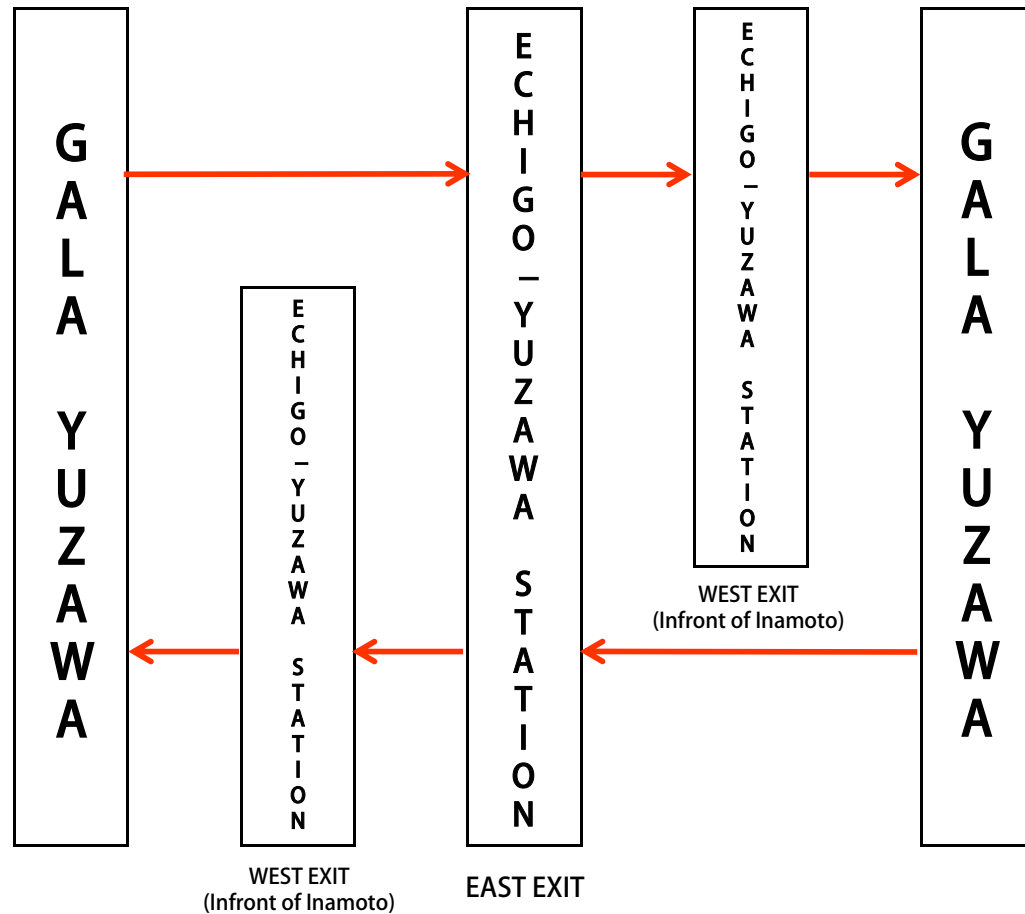

# 【Regular Period】 Echigo–Yuzawa Station⇔ GALA Yuzawa

Service Period 12/22~3/24 (No Service on the close date)

	Duration	1st	2nd	3rd	4th
GALA Yuzawa	0:00	—	11:40	13:40	15:40
Echigo-Yuzawa Station West Exit (Infront of Inamoto)	—	—	—	—	—
<b>Echigo Yuzawa Station East Exit</b>	<b>0:10</b>	<b>7:40</b>	<b>11:50</b>	<b>13:50</b>	<b>15:50</b>
Echigo-Yuzawa Station West Exit (Infront of Inamoto)	0:05	7:45	11:55	13:55	15:55
GALA Yuzawa	0:05	7:50	12:00	14:00	16:00

※This bus service is operated by GALA Yuzawa.

※This is a direct bus to/from GALA, can't stop by other places.

※There is also a shuttle bus operated by 4 ski resorts.

※The 4th bus is not operate, if there is no passenger at GALA.

## YUZAWA SNOW RESORT