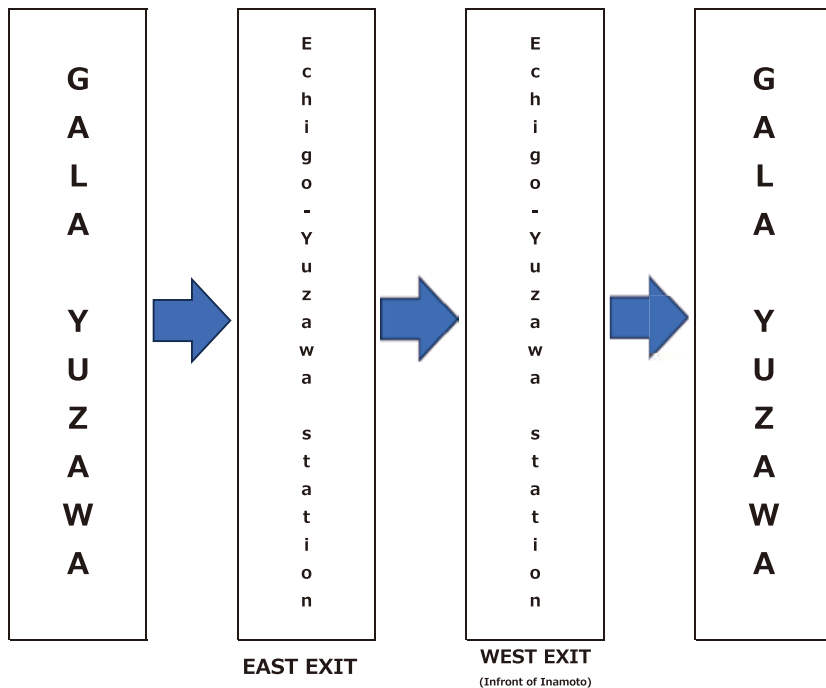

GALA YUZAWA SNOW RESORT

Bus Time Schedule

【Service Period 3 / 2 5 ~ 5 / 6】 Echigo-Yuzawa station ⇄ GALA Yuzawa

※No Service on the close date

	1st	2nd	3rd	4th	5th	6th	7th
GALA Yuzawa	—	8:50	9:20	9:50	10:20	10:50	11:20
Echigo-Yuzawa Station East Exit	8:30	9:00	9:30	10:00	10:30	11:00	11:30
Echigo-Yuzawa Station West Exit (Infront of Inamoto)	8:35	9:05	9:35	10:05	10:35	11:05	11:35
GALA Yuzawa	8:40	9:10	9:40	10:10	10:40	11:10	11:40

	8th	9th	10th	11th	12th	13th	14th
GALA Yuzawa	12:20	12:50	13:50	14:50	15:20	15:50	16:20
Echigo-Yuzawa Station East Exit	12:30	13:00	14:00	15:00	15:30	16:00	16:30
Echigo-Yuzawa Station West Exit (Infront of Inamoto)	12:35	13:05	14:05	15:05	15:35	16:05	16:35
GALA Yuzawa	12:40	13:10	14:10	15:10	15:40	16:10	16:40