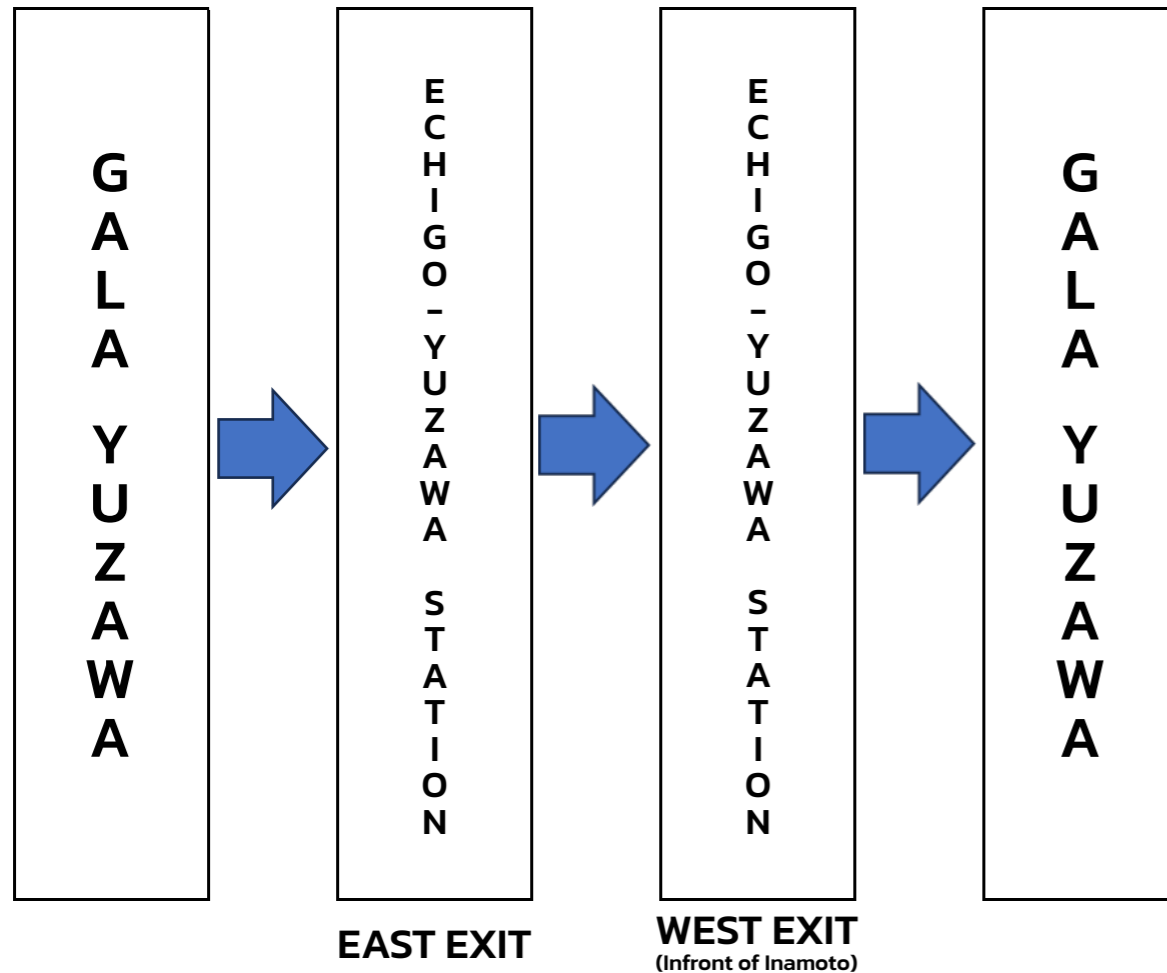

# GALA YUZAWA SNOW RESORT

## Bus Time Schedule

[Service Period 3/25 ~ 5/6] Echigo-Yuzawa Station ⇄ GALA Yuzawa

※ No Service on the close date

	※1st	2nd	3rd	4th	5th	6th	7th	8th	9th
GALA Yuzawa	—	—	8:50	9:20	9:50	10:20	10:50	11:20	12:20
Echigo-Yuzawa Station East Exit	7:40	8:30	9:00	9:30	10:00	10:30	11:00	11:30	12:30
Echigo-Yuzawa Station West Exit (Infront Of Inamoto)	7:45	8:35	9:05	9:35	10:05	10:35	11:05	11:35	12:35
GALA Yuzawa	7:50	8:40	9:10	9:40	10:10	10:40	11:10	11:40	12:40

	10th	11th	12th	13th	14th	15th	16th	17th	※18th
GALA Yuzawa	12:50	13:50	14:50	15:20	15:50	16:20	16:50	17:20	17:50
Echigo-Yuzawa Station East Exit	13:00	14:00	15:00	15:30	16:00	16:30	17:00	17:30	18:00
Echigo-Yuzawa Station West Exit (Infront Of Inamoto)	13:05	14:05	15:05	15:35	16:05	16:35	17:05	—	—
GALA Yuzawa	13:15	14:10	15:10	15:40	16:10	16:40	17:10	17:40	18:10

※ The 1st bus (Departure from Echigo-Yuzawa Station East Exit at 7:40) Only on Weekend and Public holidays.

※ The 18th bus (Departure from GALA Yuzawa Station at 17:50) Only on Weekend and Public holidays. The shuttle bus is not operate, If there is on passenger at GALA.