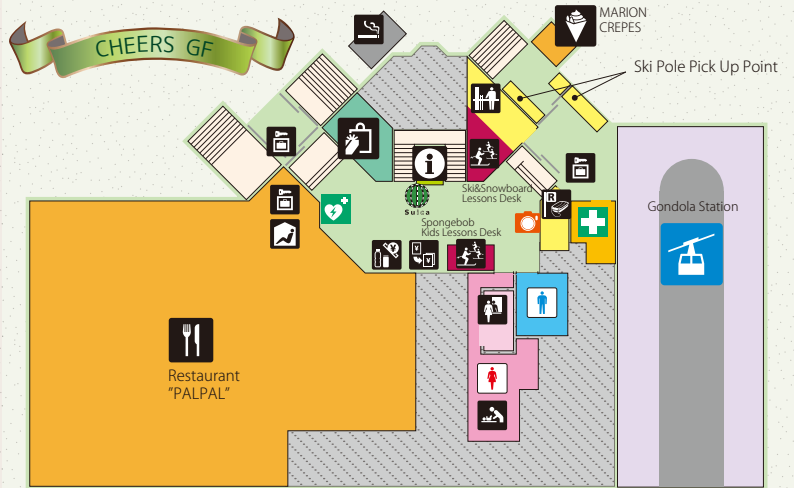

GALA PATROL
025-785-6444

NORTHERN AREA

SOUTHERN AREA

Joetsu Shinkansen / Gala Yuzawa Station

Ski Center 'COWABUNGA'

Ski Center 「COWABUNGA」 FLOOR MAP

Rest House 「CHEERS」 FLOOR MAP

- 3F**
 - Temporary Rental
 - Resting Area
 - Multi-Purpose Area
 - Changing Room
 - Locker Room
 - Large Coin Locker
 - Snack Food Corner
 - Courier Service Desk
 - Hot Spring and Swimming Pool
- 2F**
 - Information
 - Ticket Desk
 - Rental
 - Changing Room
 - Locker Room
 - Coin Locker
 - Restaurant
 - Rice Ball Store
 - Crepe Store
 - Foreign Languages Lessons Desk
 - Shop
 - A T M
 - Exchange Machine
 - Currency Exchange Machine
 - JR Ticket Office
 - Shinkansen Ticket Gate
 - Gondola Station
- GF**
 - Bus Stop
 - Parking Lot

COWABUNGA 3F

COWABUNGA GF

COWABUNGA 2F

CHEERS 2F

CHEERS GF

- 2F**
 - Restaurant
 - Day Nursery / Day Care
- GF**
 - Information
 - Rental
 - Sled Rental
 - Ski Pole Pick Up Point
 - Ski & Snowboard Lessons Desk
 - Kids Lessons Desk
 - Restaurant
 - Crepe Store
 - Shop
 - First Aid Room
 - Coin locker
 - Resting Area
 - Gondola Station
 - Suica Top-Up Machine
 - Exchange Machine

■ Regarding ski and snowboard lessons reception
 • Japanese ski/snowboard and Spongebob kid's lessons reception is located on the 1st floor of Resthouse Cheers
 • English, Chinese and Thai lessons reception is located on the 2nd floor of Ski Center Cowabunga