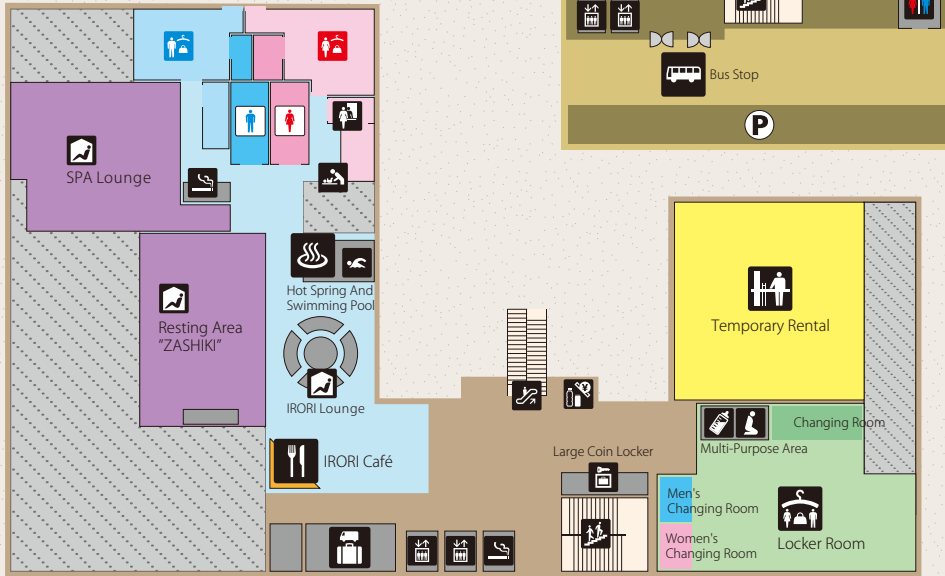

GALA PATROL
025-785-6444

NORTHERN AREA

SOUTHERN AREA

Joetsu Shinkansen / Gala Yuzawa Station

Ski Center 'COWABUNGA'

Ski Center 「COWABUNGA」 FLOOR MAP

Rest House 「CHEERS」 FLOOR MAP

- 3F**
 - Temporary Rental
 - Resting Area
 - Multi-Purpose Area
 - Changing Room
 - Locker Room
 - Large Coin Locker
 - Snack Food Corner
 - Courier Service Desk
 - Hot Spring and Swimming Pool
- 2F**
 - Information
 - Ticket Desk
 - Rental
 - Changing Room
 - Locker Room
 - Coin Locker
 - Restaurant
 - Rice Ball Store
 - Crepe Store
 - Foreign Languages Lessons Desk
 - Shop
 - A T M
 - Exchange Machine
 - Currency Exchange Machine
 - JR Ticket Office
 - Shinkansen Ticket Gate
 - Gondola Station
- GF**
 - Bus Stop
 - Parking Lot

COWABUNGA 3F

COWABUNGA GF

COWABUNGA 2F

CHEERS 2F

CHEERS GF

- 2F**
 - Restaurant
 - Day Nursery / Day Care
- GF**
 - Information
 - Rental
 - Sled Rental
 - Ski Pole Pick Up Point
 - Ski & Snowboard Lessons Desk
 - Kids Lessons Desk
 - Restaurant
 - Crepe Store
 - Shop
 - First Aid Room
 - Coin locker
 - Resting Area
 - Gondola Station
 - Suica Top-Up Machine
 - Exchange Machine