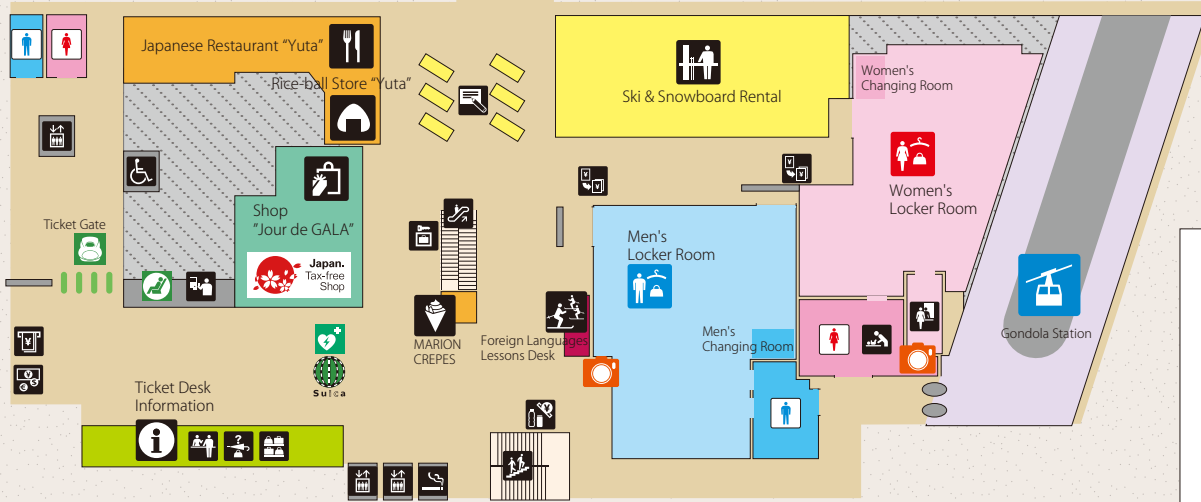

GALA PATROL
025-785-6444

NORTHERN AREA

SOUTHERN AREA

Joetsu Shinkansen / Gala Yuzawa Station

Ski Center 'COWABUNGA'

Ski Center 「COWABUNGA」 FLOOR MAP

Rest House 「CHEERS」 FLOOR MAP

- 3F**
 - Temporary Rental
 - Resting Area
 - Multi-Purpose Area
 - Changing Room
 - Locker Room
 - Large Coin Locker
 - Snack Food Corner
 - Courier Service Desk
 - Hot Spring and Swimming Pool
- 2F**
 - Information
 - Ticket Desk
 - Rental
 - Changing Room
 - Locker Room
 - Coin Locker
 - Restaurant
 - Rice Ball Store
 - Crepe Store
 - Foreign Languages Lessons Desk
 - Shop
 - A T M
 - Exchange Machine
 - Currency Exchange Machine
 - JR Ticket Office
 - Shinkansen Ticket Gate
 - Gondola Station
- GF**
 - Bus Stop
 - Parking Lot

COWABUNGA 3F

COWABUNGA GF

COWABUNGA 2F

CHEERS 2F

CHEERS GF

- 2F**
 - Restaurant
 - Day Nursery / Day Care
- GF**
 - Information
 - Rental
 - Sled Rental
 - Ski Pole Pick Up Point
 - Ski & Snowboard Lessons Desk
 - Kids Lessons Desk
 - Restaurant
 - Crepe Store
 - Shop
 - First Aid Room
 - Coin locker
 - Resting Area
 - Gondola Station
 - Suica Top-Up Machine
 - Exchange Machine