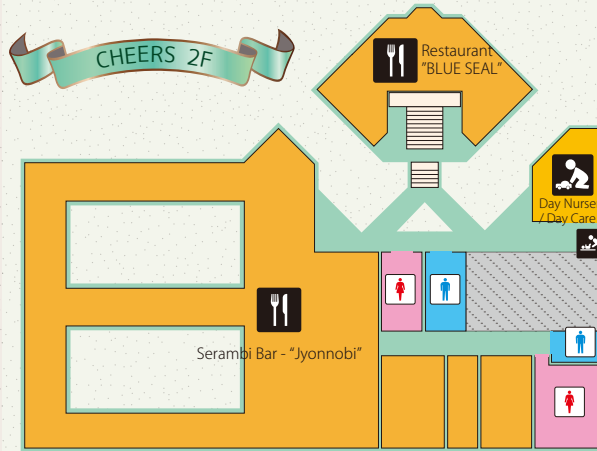

GALA PATROL
025-785-6444

NORTHERN AREA

SOUTHERN AREA

Joetsu Shinkansen / Gala Yuzawa Station

Ski Center 'COWABUNGA'

Ski Center 「COWABUNGA」 FLOOR MAP

Rest House 「CHEERS」 FLOOR MAP

- 3F**
 - Temporary Rental
 - Resting Area
 - Multi-Purpose Area
 - Changing Room
 - Locker Room
 - Large Coin Locker
 - Snack Food Corner
 - Courier Service Desk
 - Hot Spring and Swimming Pool
- 2F**
 - Information
 - Ticket Desk
 - Rental
 - Changing Room
 - Locker Room
 - Coin Locker
 - Restaurant
 - Rice Ball Store
 - Crepe Store
 - Foreign Languages Lessons Desk
 - Shop
 - A T M
 - Exchange Machine
 - Currency Exchange Machine
 - JR Ticket Office
 - Shinkansen Ticket Gate
 - Gondola Station
- GF**
 - Bus Stop
 - Parking Lot

COWABUNGA 3F

COWABUNGA GF

COWABUNGA 2F

CHEERS 2F

CHEERS GF

- 2F**
 - Restaurant
 - Day Nursery / Day Care
- GF**
 - Information
 - Rental
 - Sled Rental
 - Ski Pole Pick Up Point
 - Ski & Snowboard Lessons Desk
 - Kids Lessons Desk
 - Restaurant
 - Crepe Store
 - Shop
 - First Aid Room
 - Coin locker
 - Resting Area
 - Gondola Station
 - Suica Top-Up Machine
 - Exchange Machine

■ Regarding ski and snowboard lessons reception
 • Japanese ski/snowboard and Spongebob kid's lessons reception is located on the 1st floor of Resthouse Cheers
 • English, Chinese and Thai lessons reception is located on the 2nd floor of Ski Center Cowabunga